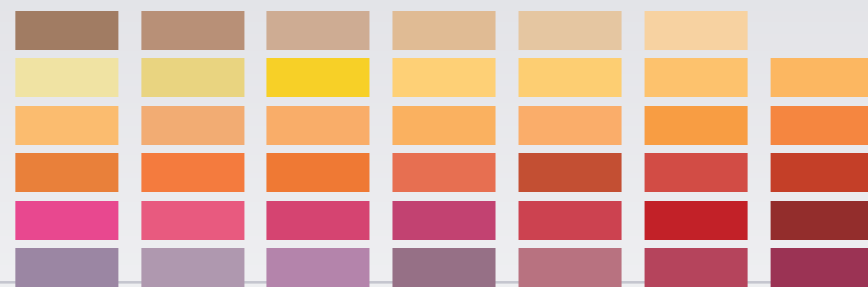

## BESPOKE COLORS

# WE OFFER THREE DIFFERENT PATTERNS AVAILABLE IN MULTIPLE COLOR COMBINATIONS

## SELECT YOUR PATTERN

BR

Choose 3 colors

FR

Choose up to 5 colors

OR

Choose 1 color

## CHOOSE YOUR COLORS