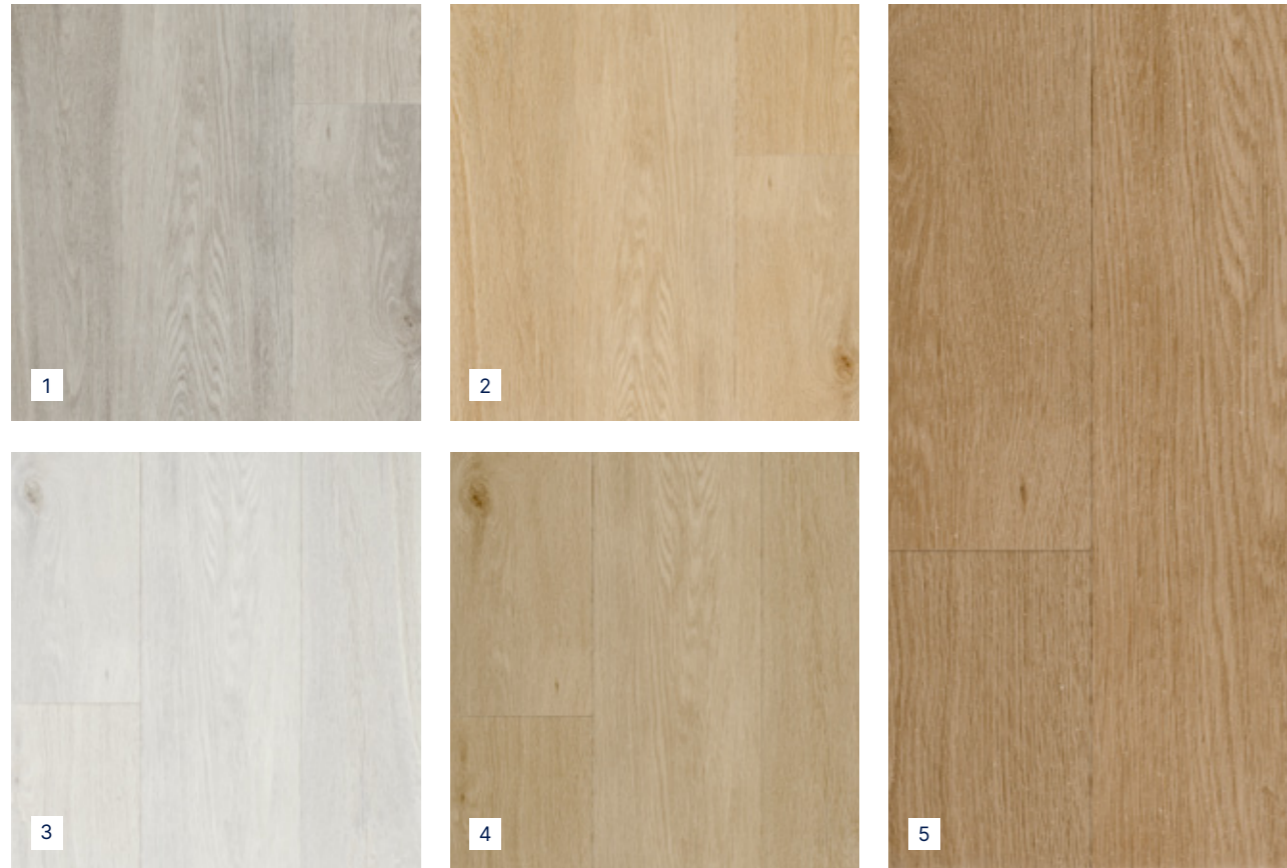

2013 - Sherwood Blond