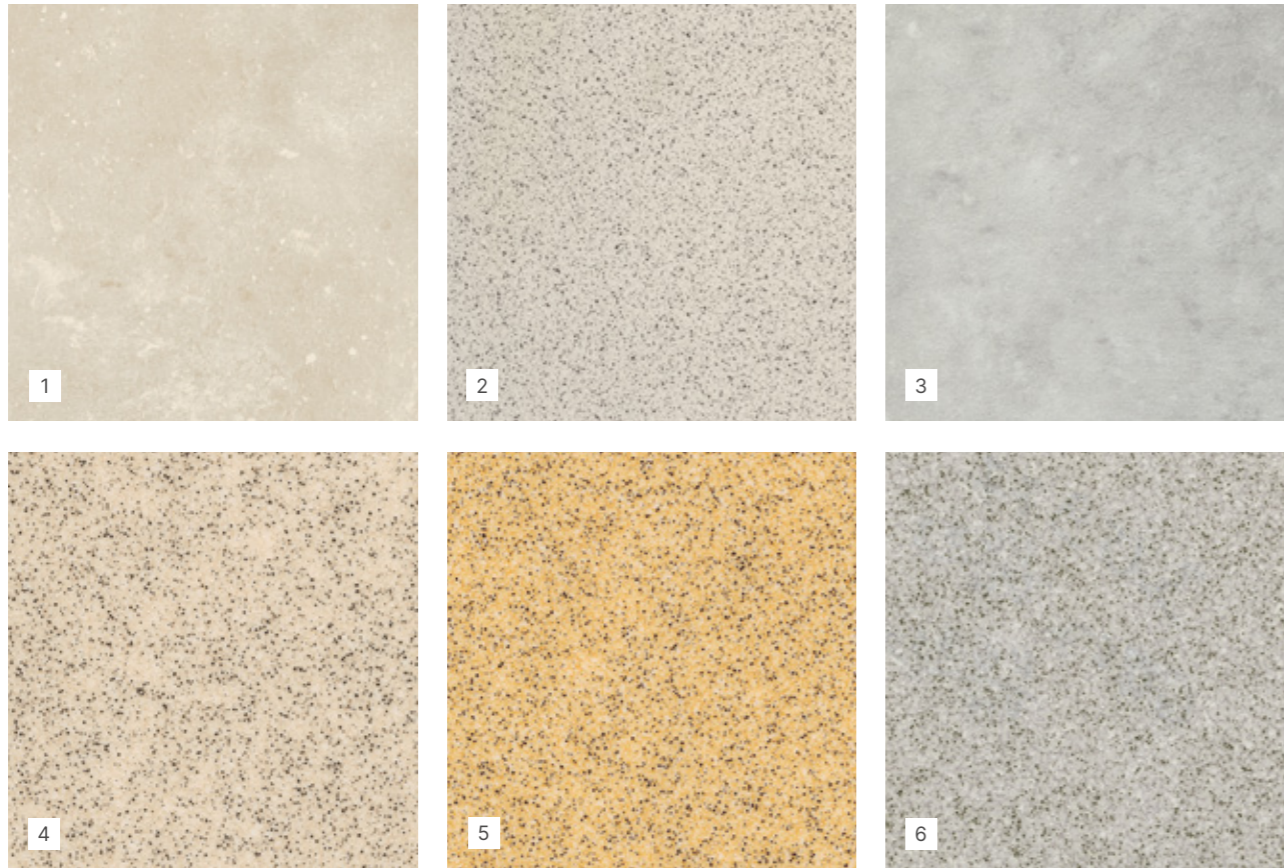

1-Leone Cream

Nerok 55 - 2 m: Code: 2813 2135 - EAN: 3475710554834
Nerok 55 - 4 m: Code: 2812 2135 - EAN: 3475710553066
Nerok 70 - 2 m: Code: 1238 2135 - EAN: 3475710538230
Nerok 70 - 4 m: Code: 1237 2135 - EAN: 3475710537851

2-Pixel Clear

Nerok 55 - 2 m: Code: 2813 2175 - EAN: 3475710554872
Nerok 55 - 4 m: Code: 2812 2175 - EAN: 3475710552861
Nerok 70 - 2 m: Code: 1238 2175 - EAN: 3475710552755
Nerok 70 - 4 m: Code: 1237 2175 - EAN: 3475710551475

3-Leone Mouse

Nerok 55 - 2 m: Code: 2813 2131 - EAN: 3475710554797
Nerok 55 - 4 m: Code: 2812 2131 - EAN: 3475710553073
Nerok 70 - 2 m: Code: 1238 2131 - EAN: 3475710538247
Nerok 70 - 4 m: Code: 1237 2131 - EAN: 3475710537868

4-Pixel Sand

Nerok 55 - 2 m: Code: 2813 0639 - EAN: 3475710554667
Nerok 55 - 4 m: Code: 2812 0639 - EAN: 3475710552991
Nerok 70 - 2 m: Code: 1238 0639 - EAN: 3475710552632
Nerok 70 - 4 m: Code: 1237 0639 - EAN: 3475710551369

5-Pixel Vanilla

Nerok 55 - 2 m: Code: 2813 0621 - EAN: 3475710554643
Nerok 55 - 4 m: Code: 2812 0621 - EAN: 3475710552977
Nerok 70 - 2 m: Code: 1238 0621 - EAN: 3475710552595
Nerok 70 - 4 m: Code: 1237 0621 - EAN: 3475710551345

6-Pixel Silver

Nerok 55 - 2 m: Code: 2813 0597 - EAN: 3475710554636
Nerok 55 - 4 m: Code: 2812 0597 - EAN: 3475710552960
Nerok 70 - 2 m: Code: 1238 0597 - EAN: 3475710552588
Nerok 70 - 4 m: Code: 1237 0597 - EAN: 3475710551338

7-Leone Metal

Nerok 55 - 2 m: Code: 2813 2132 - EAN: 3475710554803
Nerok 55 - 4 m: Code: 2812 2132 - EAN: 3475710553080
Nerok 70 - 2 m: Code: 1238 2132 - EAN: 3475710538254
Nerok 70 - 4 m: Code: 1237 2132 - EAN: 3475710537875

8-Leone Anthracite

Nerok 55 - 2 m: Code: 2813 2133 - EAN: 3475710554810
Nerok 55 - 4 m: Code: 2812 2133 - EAN: 3475710553097
Nerok 70 - 2 m: Code: 1238 2133 - EAN: 3475710538261
Nerok 70 - 4 m: Code: 1237 2133 - EAN: 3475710537882

9-Leone Brown