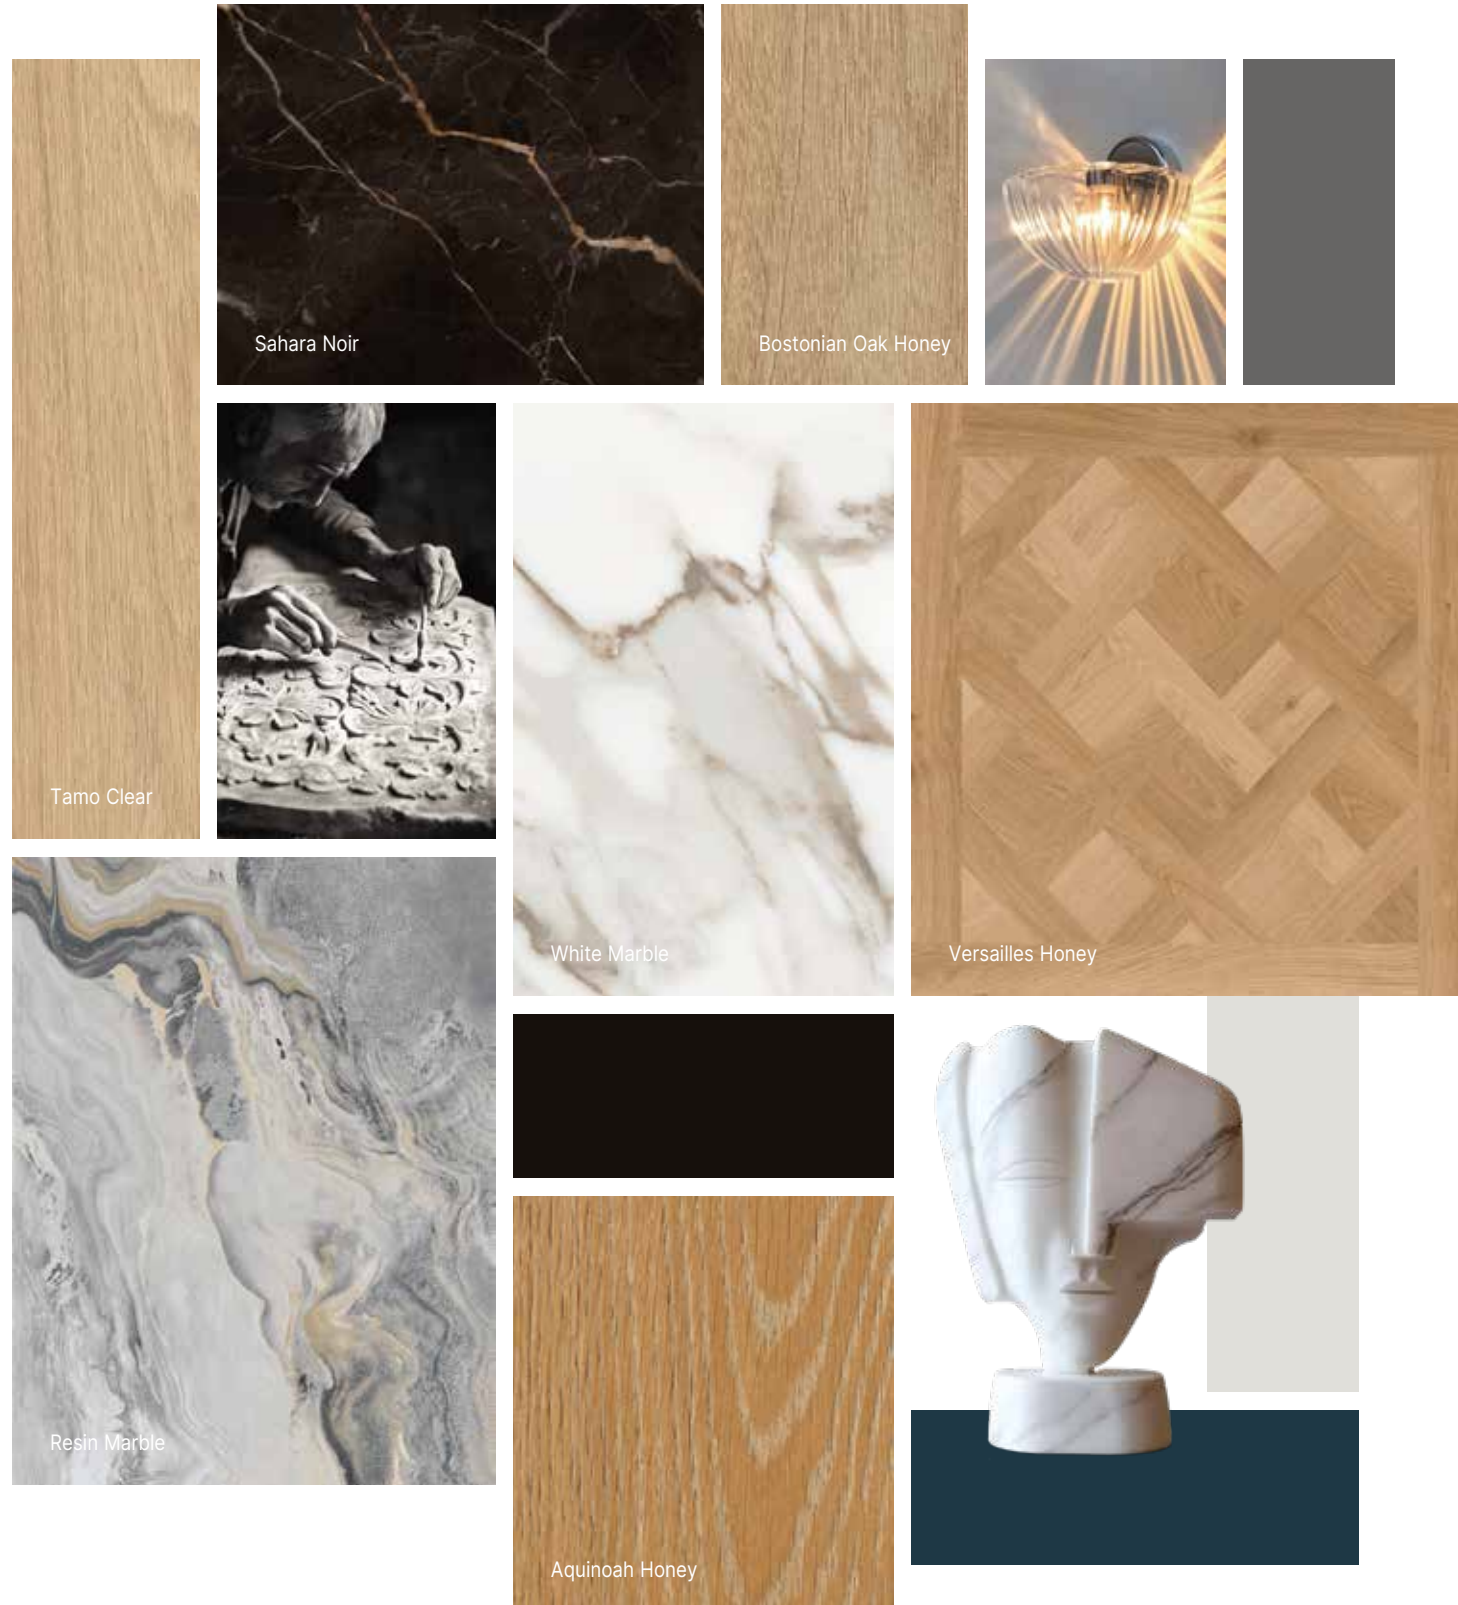

Neo Classic

A style that blends classic and contemporary elements, incorporating noble and ancient materials like marble and marquetry, paired with modern and sleek architecture and objects.

The neo-classical style creates sophisticated and refined interiors for a luxurious and balanced ambiance.