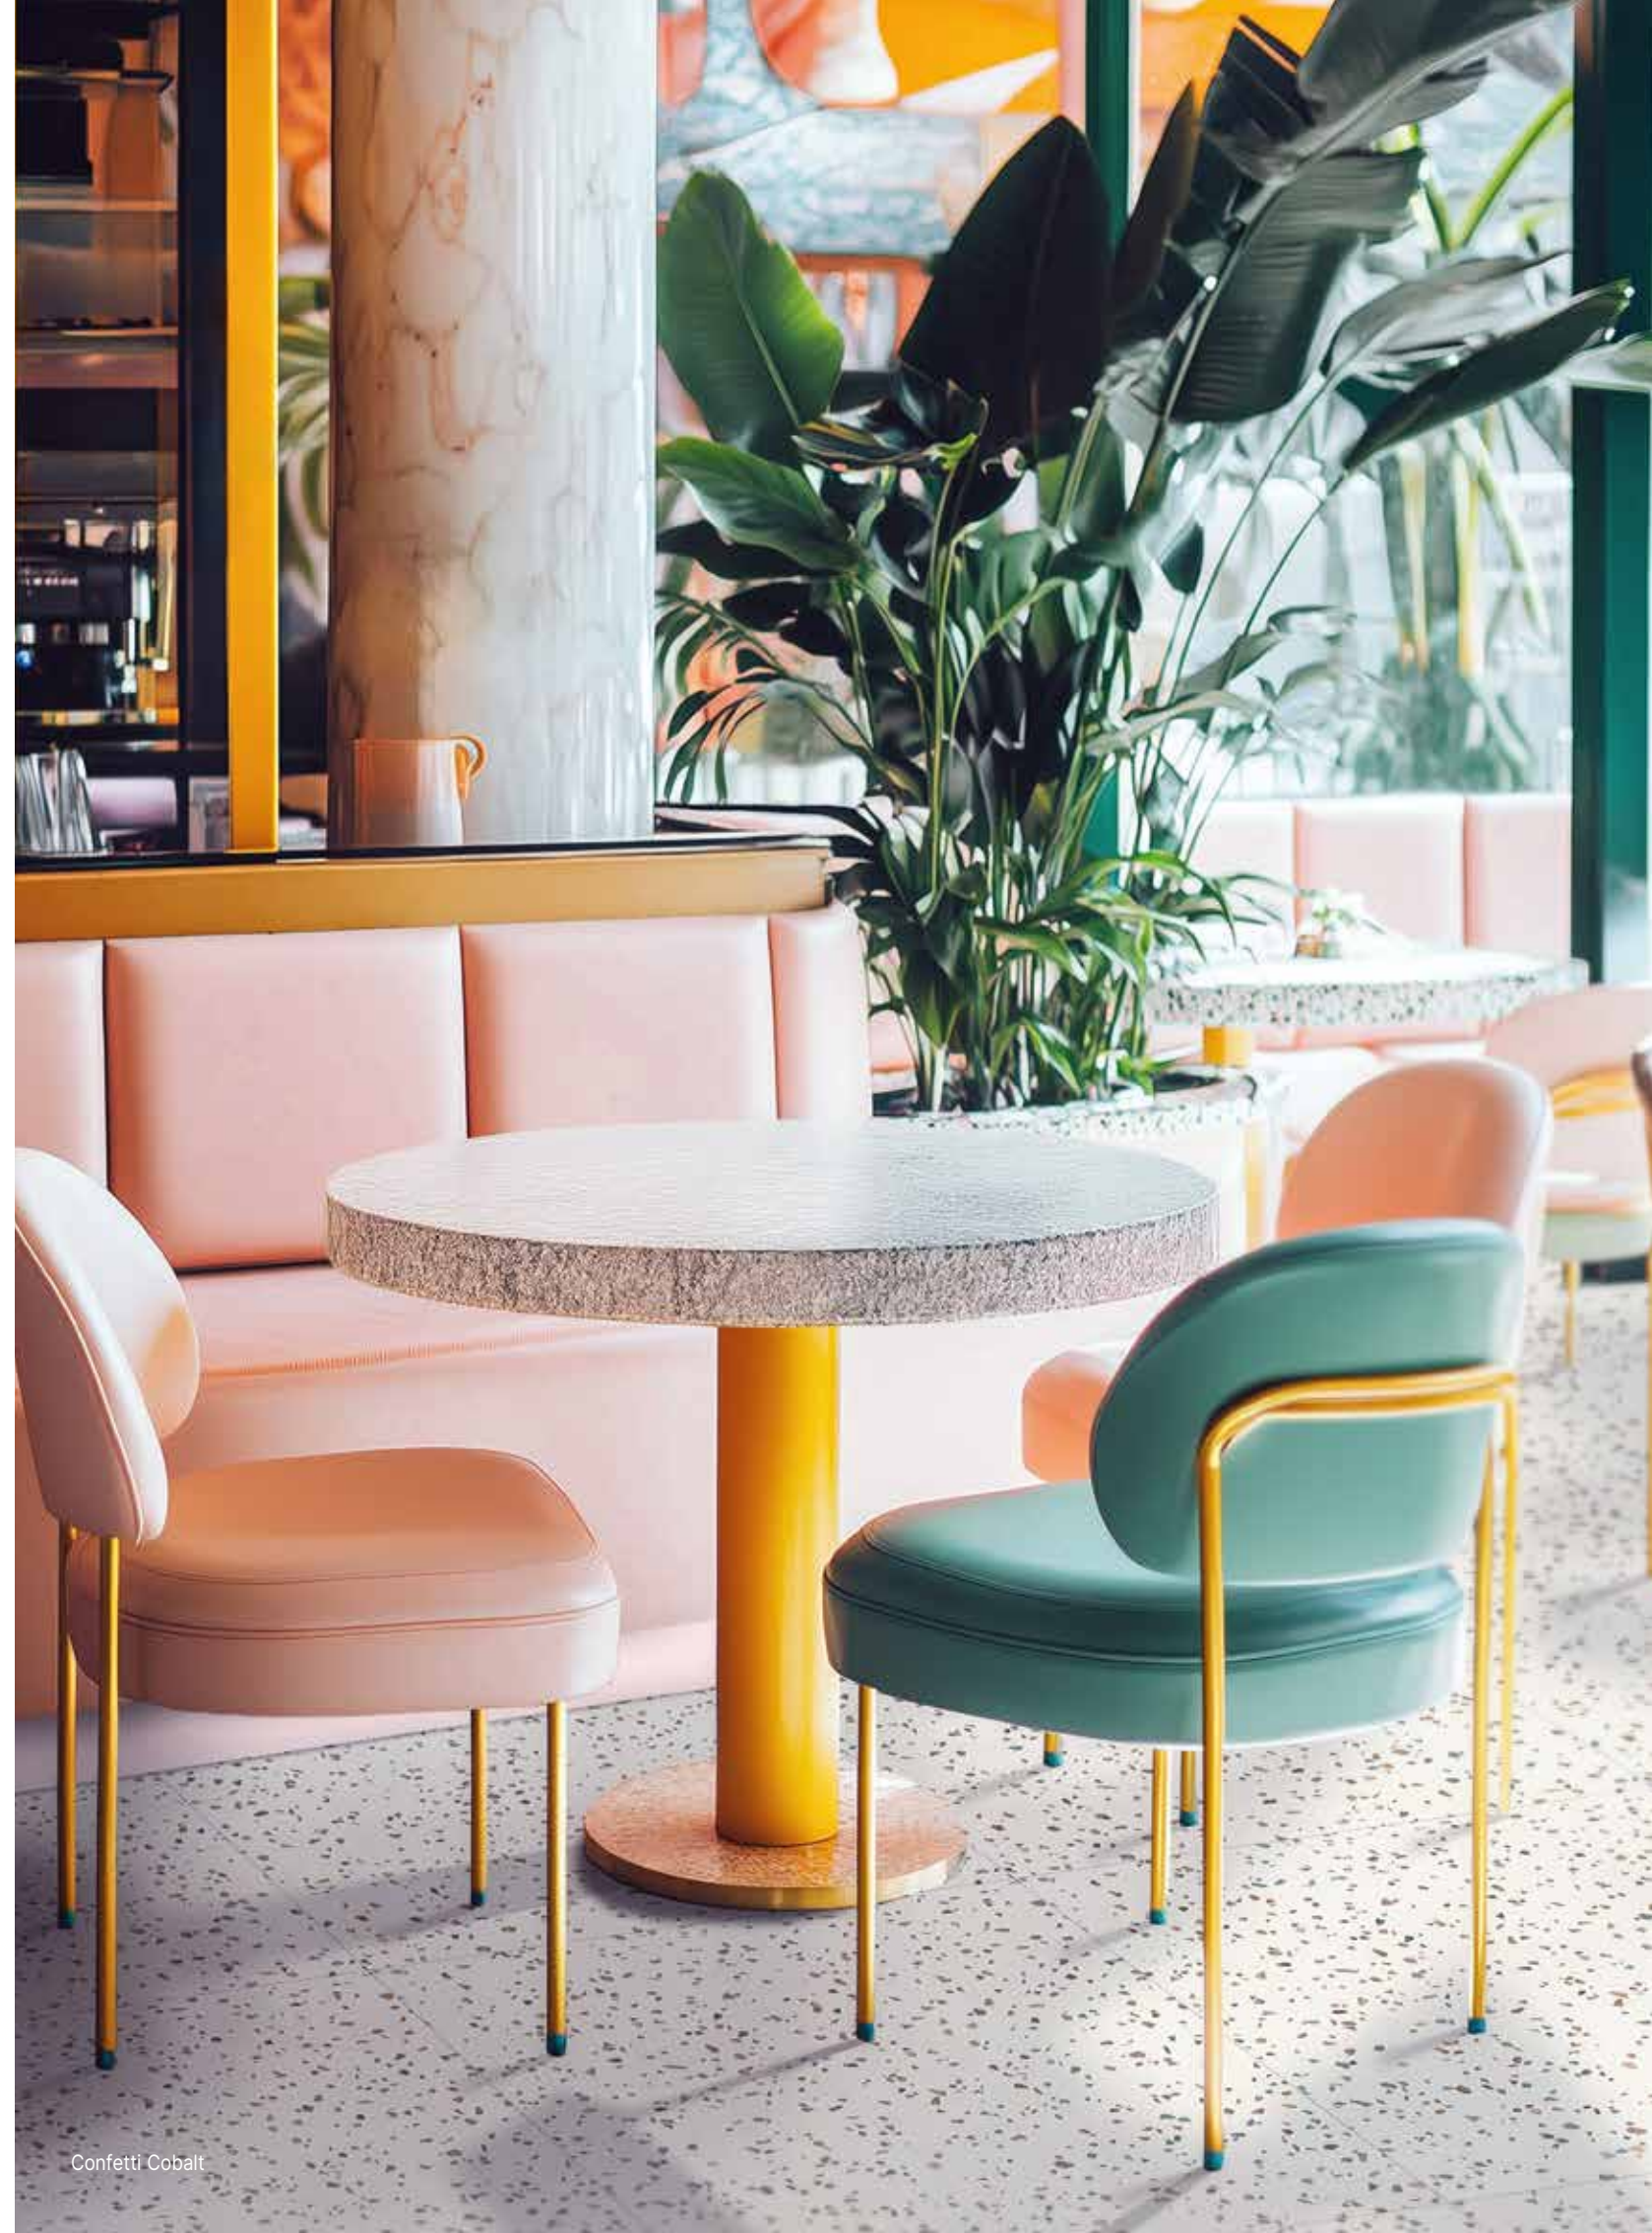

Artefacto

This bold style is characterized by the use of artificial elements, playing with vibrant and fresh colors to create dynamic and modern spaces. The Artefacto style transforms your interior into a true design laboratory, where imagination and originality are the key words.

Confetti Cobalt