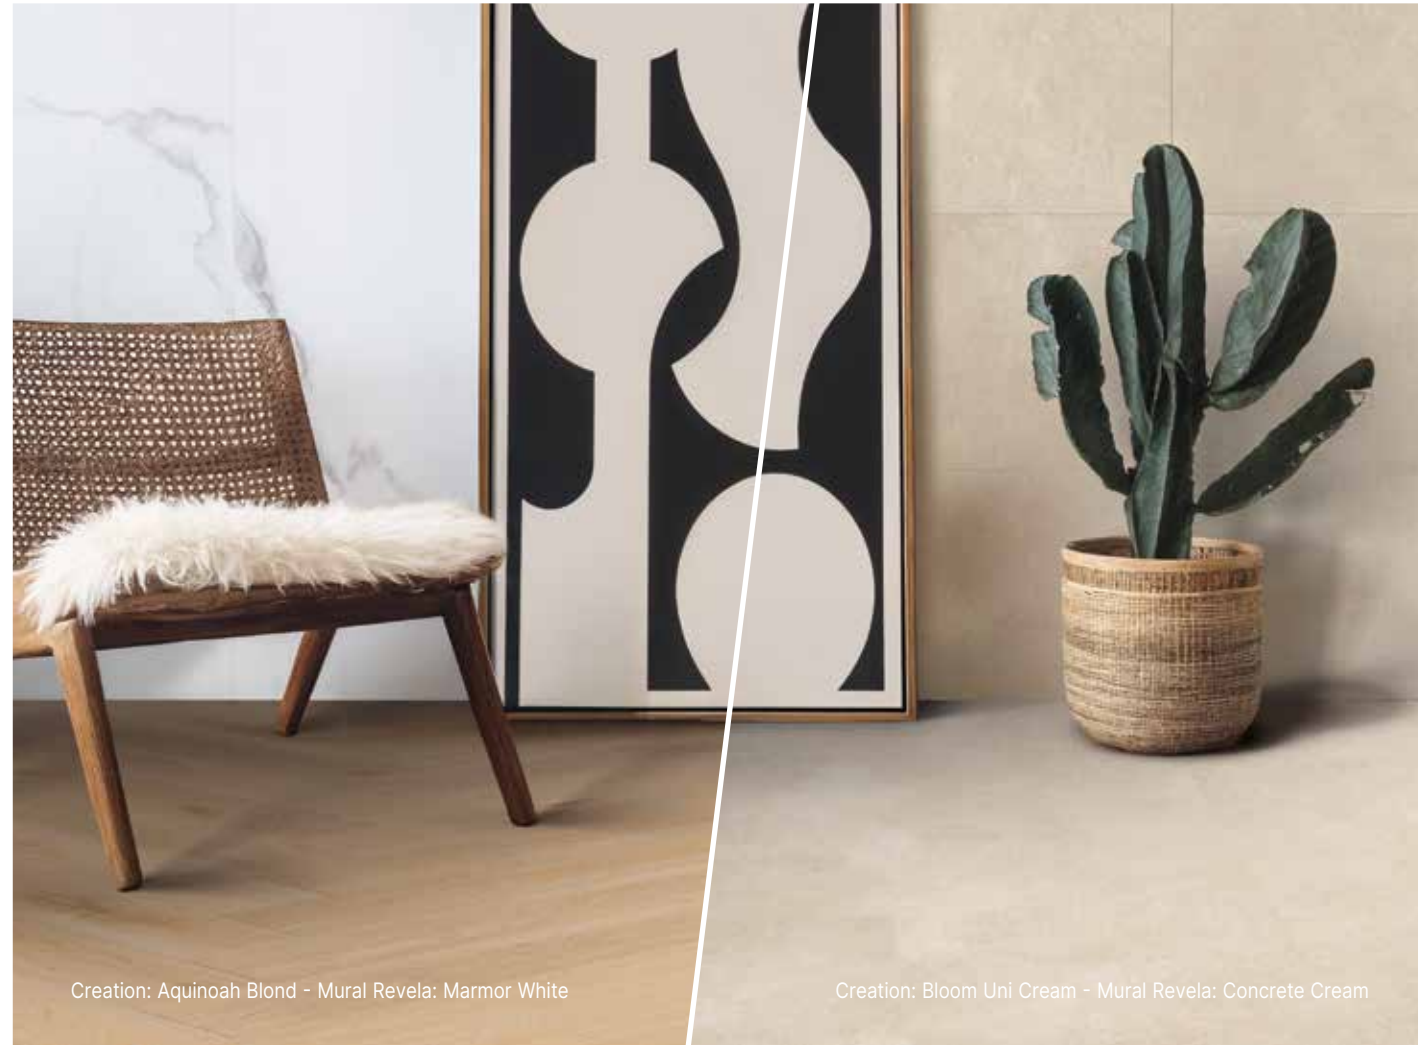

From floor to wall

Creation: Aquinoah Blond - Mural Revela: Marmor White

Coordinated designs to **combine Creation & Mural Revela** to reach perfect harmony.

7 matching designs **Creation & Mural Revela**