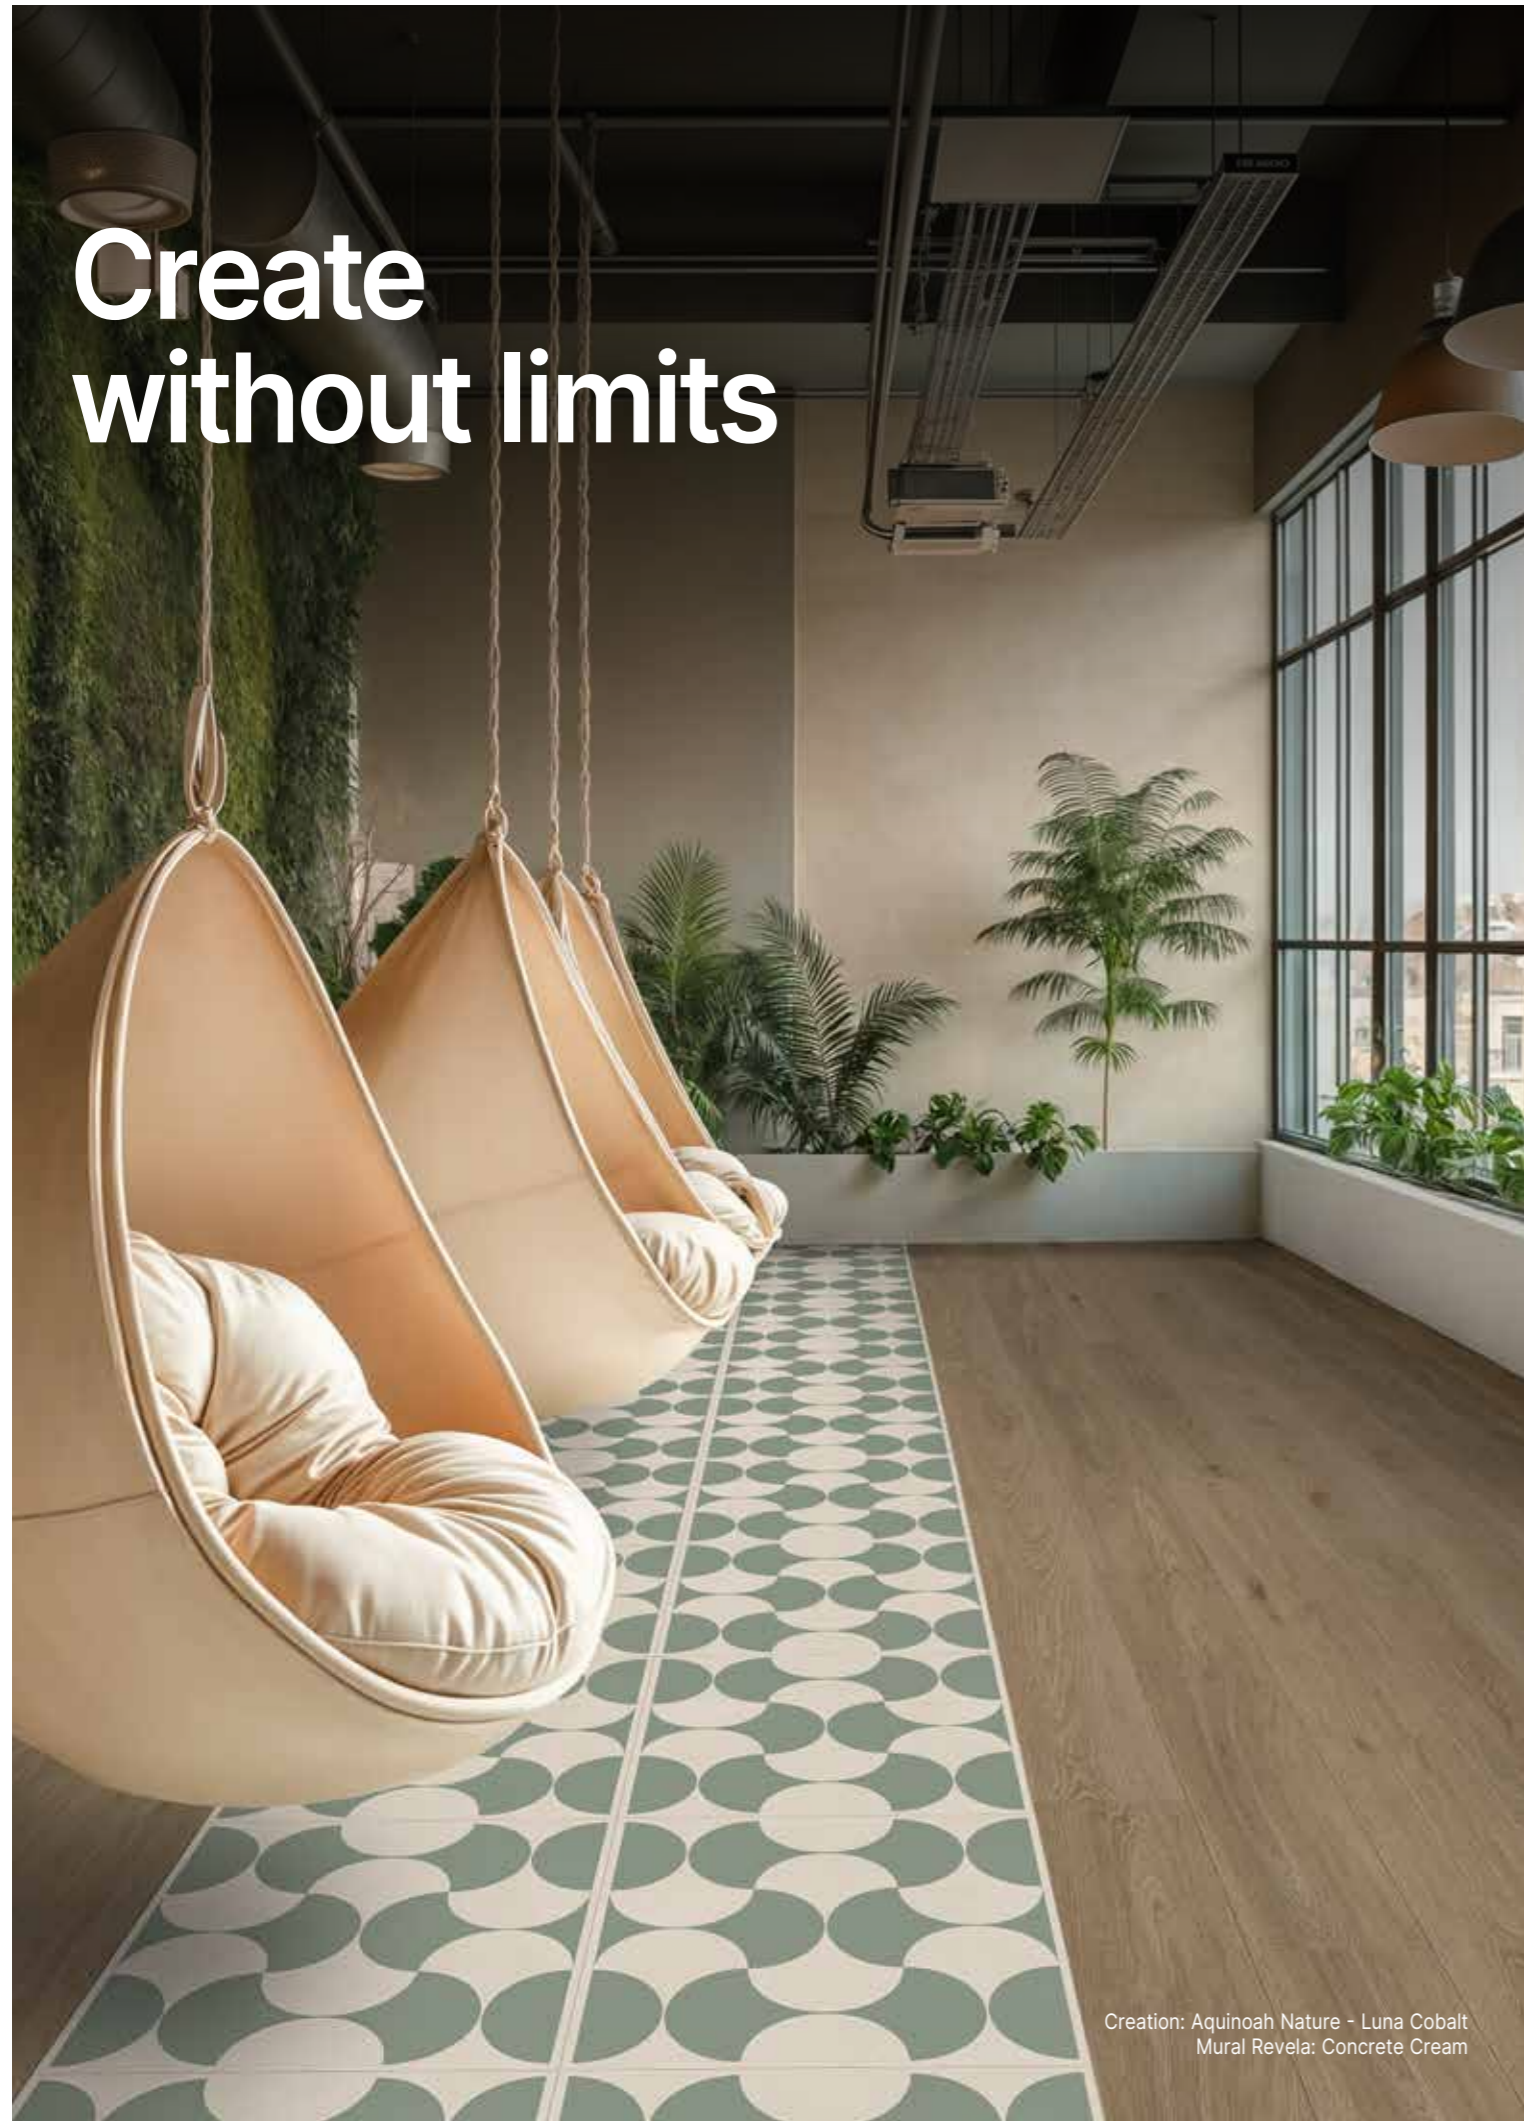

Creation 30/40/55

The Reference in Tiles & Planks

Gerflor[®]

Create without limits

Creation: Aquinoah Nature - Luna Cobalt
Mural Revela: Concrete Cream

Interior Designer

interiordesigner.gerflor.com

Samples