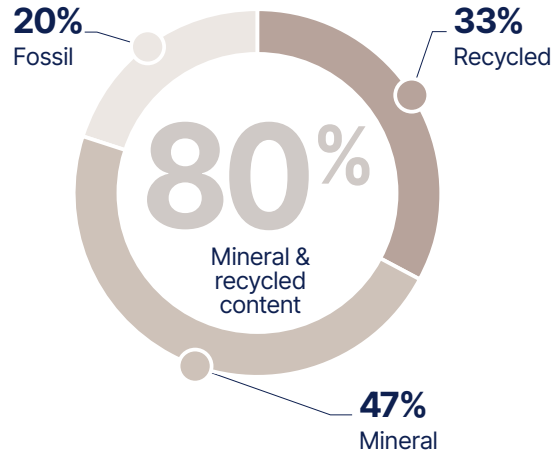

Sustainability, our signature

Recycled and mineral content focus to set a new standard

Creation Dry Back Composition

Creation Clic / Clic Acoustic Composition

Continuous improvement of our EPD to reduce our impact