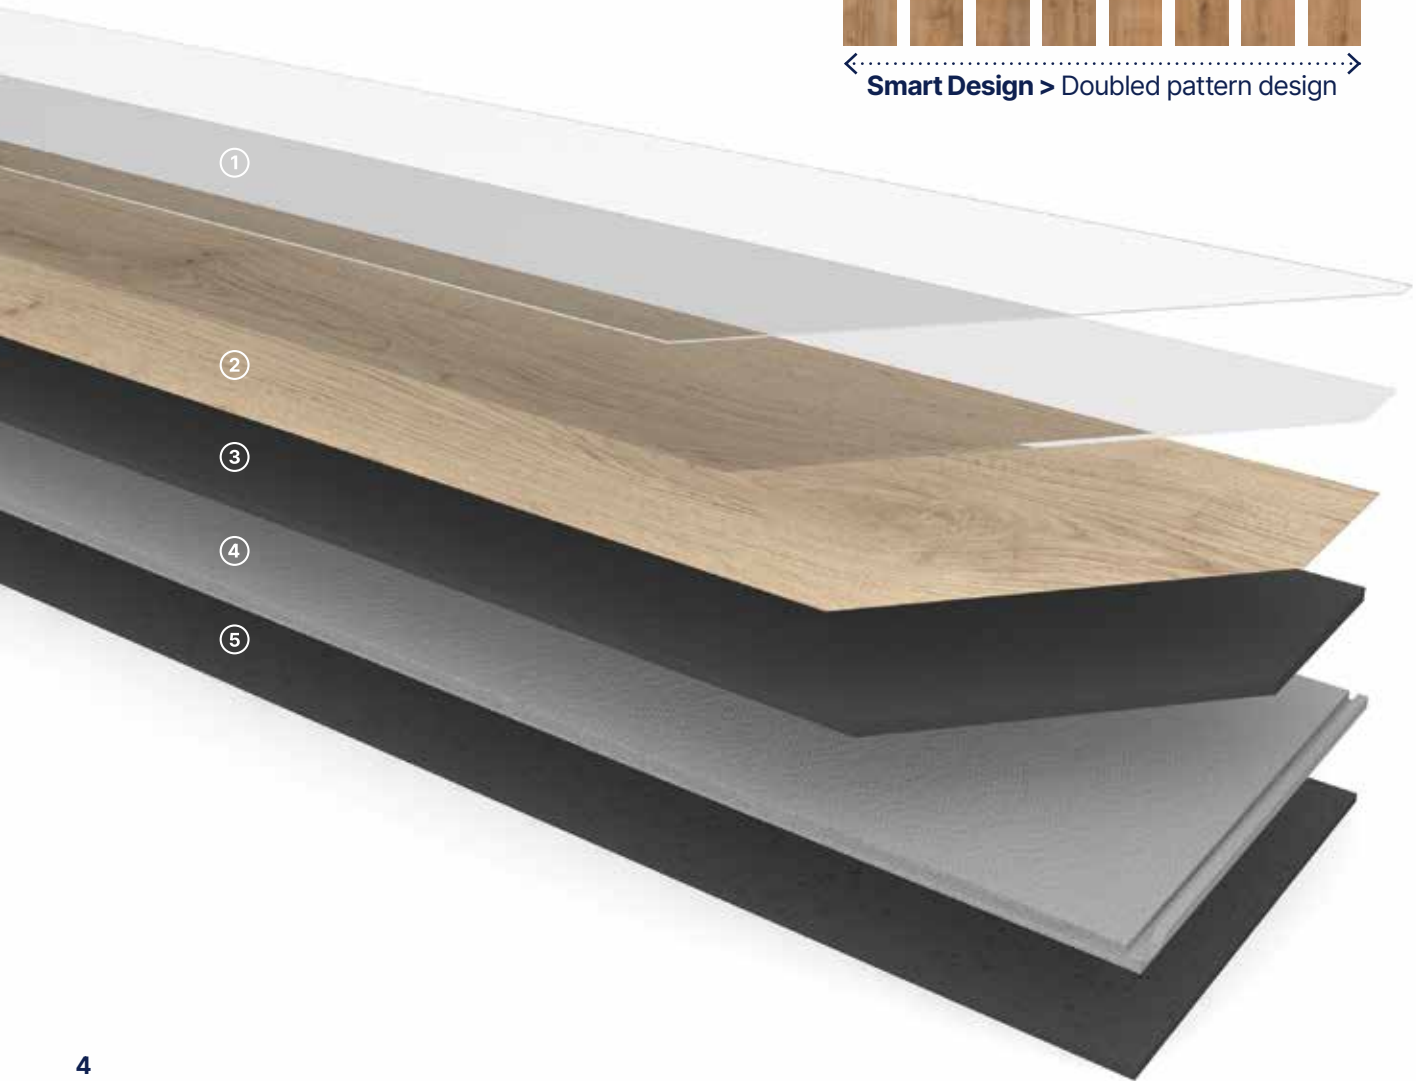

Smart Design & Comfort by Creation

① Exclusive ProtecShield™ surface treatment

- Long-lasting Protection
  Micro scratch resistance
- Ease of maintenance
  Reduced water & detergent consumption
- Durable Matte finish

② Smart design

Expanded design variation for minimized repetition