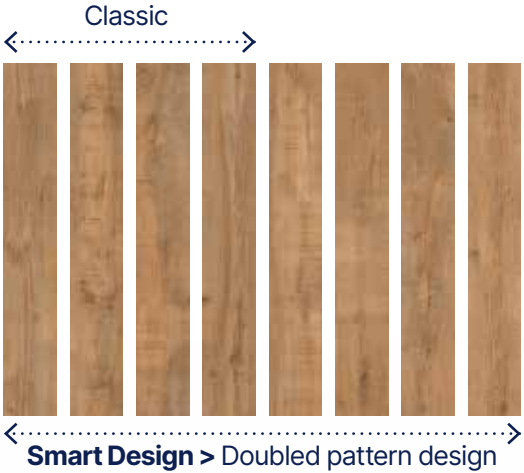

Smart Design & Comfort by Creation

① Exclusive ProtecShield™ surface treatment

- Long-lasting Protection
  Micro scratch resistance
- Ease of maintenance
  Reduced water & detergent consumption
- Durable Matte finish

② Smart design

Expanded design variation for minimized repetition