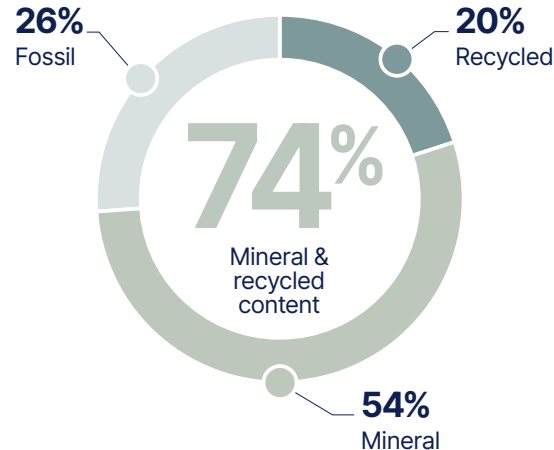

Sustainability, our signature

Recycled and mineral content focus to set a new standard

Creation Dry Back Composition

Creation Clic / Clic Acoustic Composition

Continuous improvement of our EPD to reduce our impact