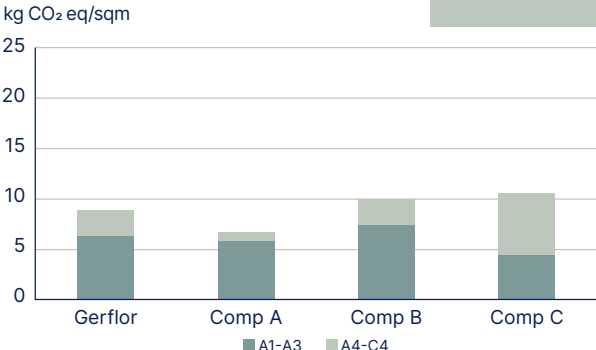

55 Dry Back*
2nd smallest LCA (Life Cycle Assessment)

55 Clic Acoustic*
smallest LCA (Life Cycle Assessment)

10 *Comparison based on EPD on 25 years 100% landfill end of life

Sustainable cleaning protocol with ProtecShield™