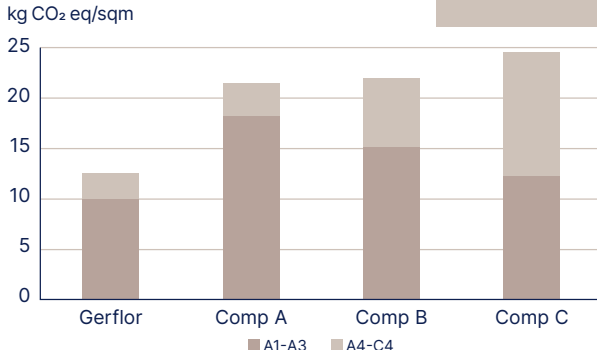

55 Dry Back*
2nd smallest LCA (Life Cycle Assessment)

55 Clic Acoustic*
smallest LCA (Life Cycle Assessment)

10 *Comparison based on EPD on 25 years 100% landfill end of life

Sustainable cleaning protocol with ProtecShield™