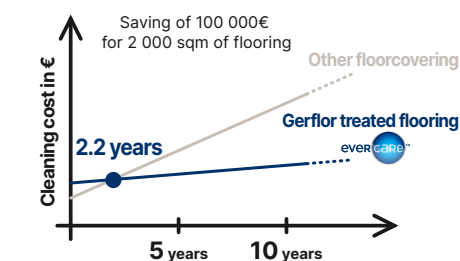

Lower maintenance costs