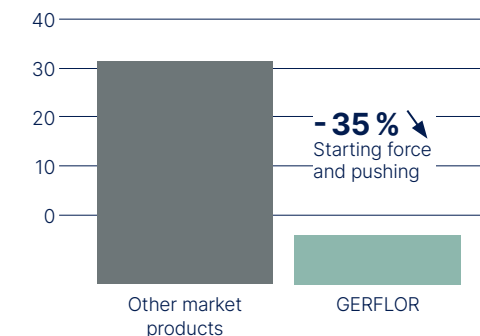

High resistance to heavy loads

- Double reinforcement for excellent dimensional stability
- Easy rolling