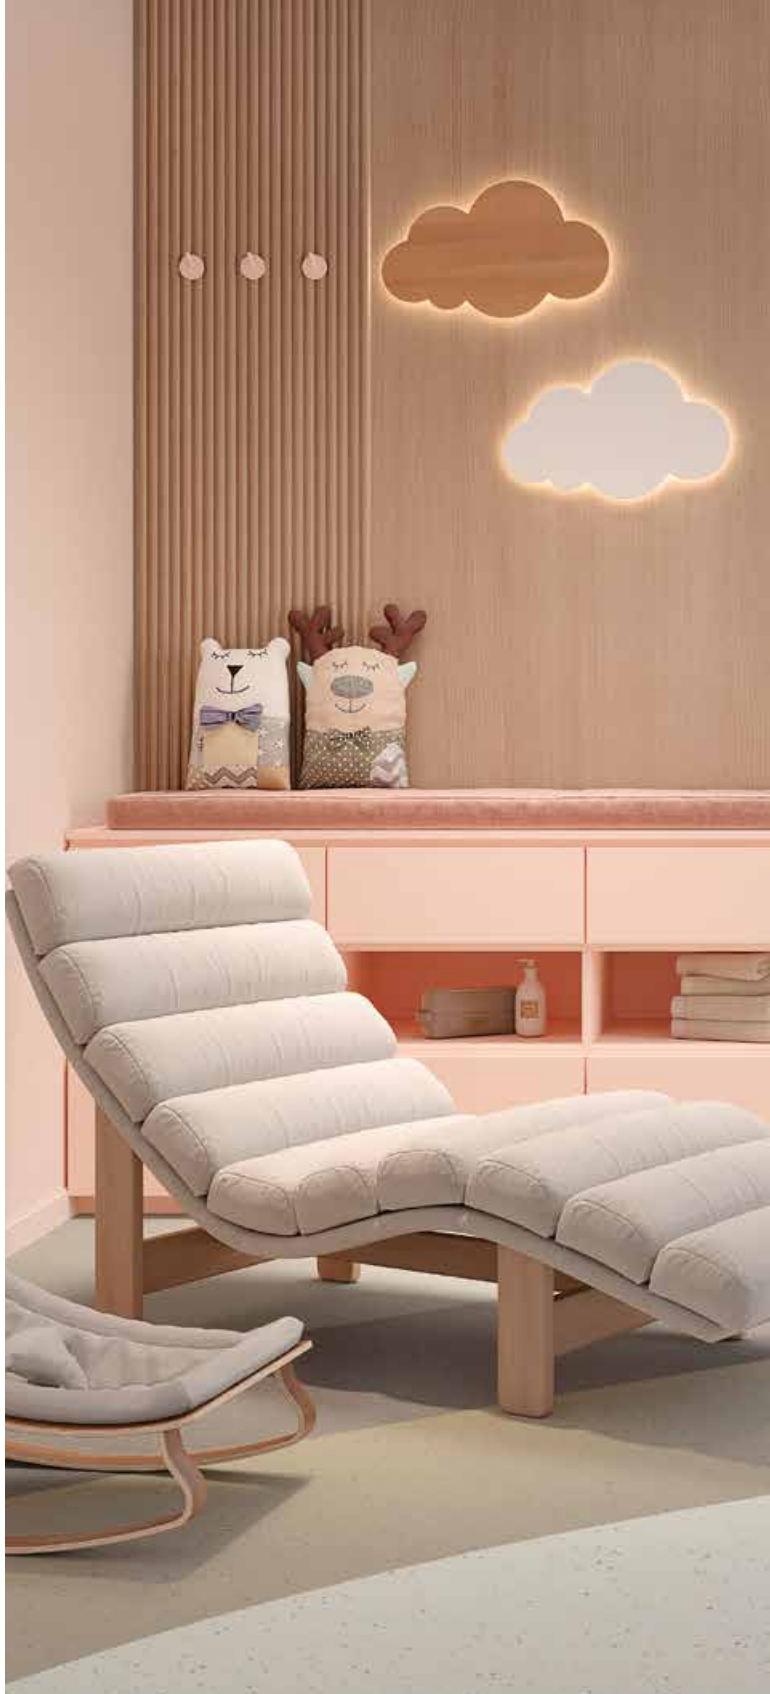

Cocoon

Serene palette enhancing the beauty of recycled fibers