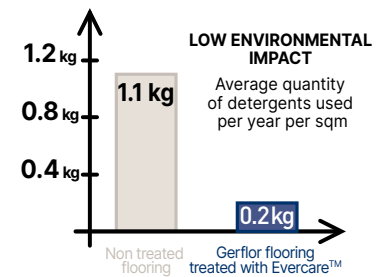

A unique construction

for unrivalled strength and durability

- Evercare™ surface treatment stain barrier, **easy maintenance** & hygiene
- High density **pressed wearlayer** pressed under 800 tons for an unrivalled durability
- **Matt effect** for a modern look
- **Double glass fiber grid** for the best dimensional stability (acoustic only)
- **VHD foam** sound insulation (acoustic only)

High resistance to heavy loads

Tested with **TENTE** teams (specialists in wheels and castors, particularly in hospitals), Premium offers better rolling ease (dynamic indentation) than other products on the market.

No metallization required

= **WATER & DETERGENT SAVINGS**
10x fewer cleaning products are needed to maintain Gerflor floors compared to untreated floors

Matte surface, easy to maintain

The patented EVERCARE™ technology ensures high stain resistance (Betadine, eosin, marker, etc.) as well as easy maintenance. This significantly reduces maintenance costs and decreases environmental impact.

Stain shield

Stain test

Recognized Certifications

- ✓ **REACH*** compliant raw materials and phthalate-free**
- ✓ **Indoor air quality:** < 10µg certified by Floorscore (after 28 days)
- ✓ **Carbon impact less than 11 kg eq CO₂/m²** (EPD available)
- ✓ **Certified ISO 21702:** Antiviral activity (Human Coronavirus)

* REACH: Regulation concerning the Registration, Evaluation, Authorisation and Restriction of Chemicals
** Excluding recycled content

Extreme durability

100% pure homogeneous wearlayer for superior abrasion and traffic resistance as well as long lasting colors.

100% pure vinyl pressed wearlayer

Premium

High density pressed wearlayer

- > 1 mm
- Pressed under 800 tons
- 100 % PVC
- No transparent wearlayer

(1) Identical scale, enlarged 200 times

Other flooring⁽¹⁾