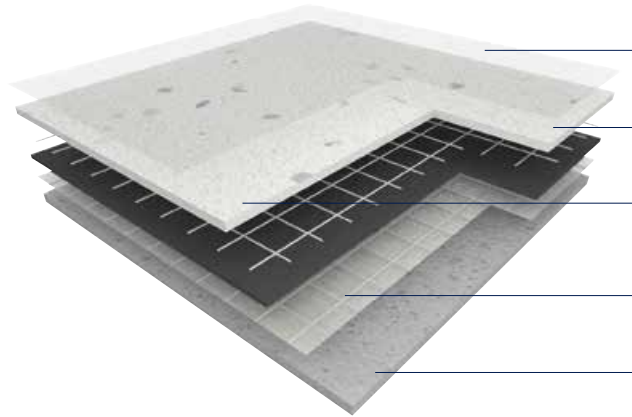

for unrivalled strength and durability

- Evercare™ surface treatment stain barrier, **easy maintenance** & hygiene
- High density **pressed wearlayer** pressed under 800 tons for an unrivalled durability
- Matt effect** for a modern look
- Double glass fiber grid** for the best dimensional stability (acoustic only)
- VHD foam** sound insulation (acoustic only)