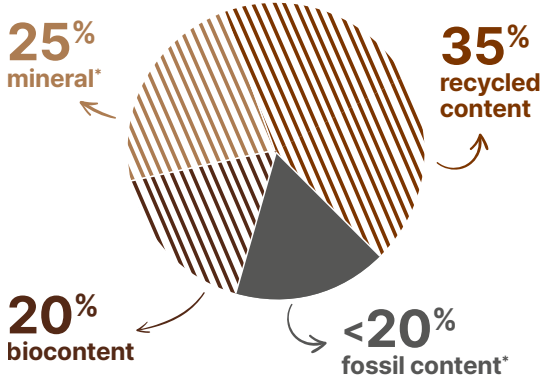

Our R&D has taken another step forward by improving Premium: thanks to the addition of bio-sourced materials, the carbon footprint of the range has been reduced by 29% without compromising performance.

New collection Premium

More sustainable materials

80%

Biocontent, Mineral & Recycled

Premium contains 20% crop residues from responsible sources. We recycle discarded soy waste from the animal feed industry. The result: less fossil based material and less carbon.