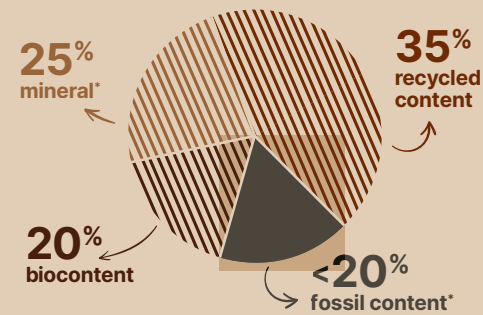

80%
Biocontent,
Mineral &
Recycled

Premium
The Unrivalled Flooring Solution

Gerflor®

Premium in Sustainability

80%

Biocontent, Mineral & Recycled

Premium contains 20% crop residues from responsible sources. We recycle discarded soy waste from the animal feed industry.

The result: less fossil based material and less carbon.

A low carbon solution

Thanks to its improved composition, Premium emits 29%** less CO₂ than the previous range.

A good choice to decarbonise your projects.